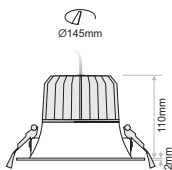

#### Monochromatic, TW, WD

- 3 SDCM
- L90/B10 50.000h

Model	LED Power	CCT*	CRI LED Source fc:55°C	Type	Beam Angle	Colour	Dimming Option
			80 (80) 90 (90)				
<b>REVO M</b> (REVO M)	<b>17W</b> (17)	2700K (27B)	2530lm 2080lm	Fixed (FX)	22° (22) 36° (36) 60° (60)	White (WH) Black (BL)	Without Driver (00)
		3000K (30B)	2680lm 2180lm				Non Dimmable (ND)
		4000K (40B)	2760lm 2300lm				Analogue (1-10V) (A1)
		5700K (57B)	2790lm 2290lm				DMX (DX) DALI (DL)
	<b>24W</b> (24)	2700K (27B)	3600lm 2970lm				Phase Cut (PC)
		3000K (30B)	3810lm 3100lm				Push Button (PB)
4000K (40B)		3940lm 3280lm	Wireless** (WL)				
<b>32W</b> (32)	2700K (27B)	4500lm 3710lm				Wireless** (WL)	
	3000K (30B)	4780lm 3870lm					
	4000K (40B)	4910lm 4100lm					
<b>Tunable White</b> <b>23.4W</b> (TW23)	2700K~5700K (2757B)	90 (90)					Without Driver (00)
		2310lm (Both CCTs driven)					DMX (DX) DALI (DL) Wireless** (WL)
<b>Tunable White</b> <b>32W</b> (TW32)		2890lm (Both CCTs driven)					
<b>Warm Dimming</b> <b>24W</b> (WD24)	1800K~3000K (1830B)	95 (95)					Without Driver (00)
		2210lm					Analogue (1-10V) (A1)
<b>Warm Dimming</b> <b>31W</b> (WD31)	1800K~3000K (1830B)	2840lm					DMX (DX) DALI (DL) Phase Cut (PC) Push Button (PB) Wireless** (WL)
<b>RGBW 22W</b> (RGBW22)		1545lm			40° (40) 65° (65)		Without Driver (00) DMX (DX) DALI (DL) Wireless** (WL)
<b>RGBW 29.5W</b> (RGBW30)		2075lm					