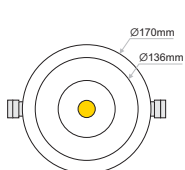

#### Monochromatic, TW, WD

- 3 SDCM
- L90/B10 50.000h

Model	LED Power	CCT*	CRI LED Source fc:55°C	Type	Beam Angle	Colour	Dimming Option
			80 (80) 90 (90)				
<b>REVO M</b> (REVO M)	<b>17W</b> (17)	2700K (27B)	2530lm 2080lm	Fixed (FX)	22° (22) 36° (36) 60° (60)	White (WH) Black (BL)	Without Driver (00)
		3000K (30B)	2680lm 2180lm				Non Dimmable (ND)
		4000K (40B)	2760lm 2300lm				Analogue (1-10V) (A1)
		5700K (57B)	2790lm 2290lm				DMX (DX) DALI (DL)
	<b>24W</b> (24)	2700K (27B)	3600lm 2970lm				Phase Cut (PC)
		3000K (30B)	3810lm 3100lm				Push Button (PB)
4000K (40B)		3940lm 3280lm	Wireless** (WL)				
<b>32W</b> (32)	2700K (27B)	4500lm 3710lm				Wireless** (WL)	
	3000K (30B)	4780lm 3870lm					
	4000K (40B)	4910lm 4100lm					
<b>Tunable White</b> <b>23.4W</b> (TW23)	2700K~5700K (2757B)	90 (90)					Without Driver (00)
		2310lm (Both CCTs driven)					DMX (DX) DALI (DL) Wireless** (WL)
<b>Tunable White</b> <b>32W</b> (TW32)		2890lm (Both CCTs driven)					
<b>Warm Dimming</b> <b>24W</b> (WD24)	1800K~3000K (1830B)	95 (95)					Without Driver (00)
		2210lm					Analogue (1-10V) (A1)
<b>Warm Dimming</b> <b>31W</b> (WD31)	1800K~3000K (1830B)	2840lm					DMX (DX) DALI (DL) Phase Cut (PC) Push Button (PB) Wireless** (WL)
<b>RGBW 22W</b> (RGBW22)		1545lm			40° (40) 65° (65)		Without Driver (00) DMX (DX) DALI (DL) Wireless** (WL)
<b>RGBW 29.5W</b> (RGBW30)		2075lm					